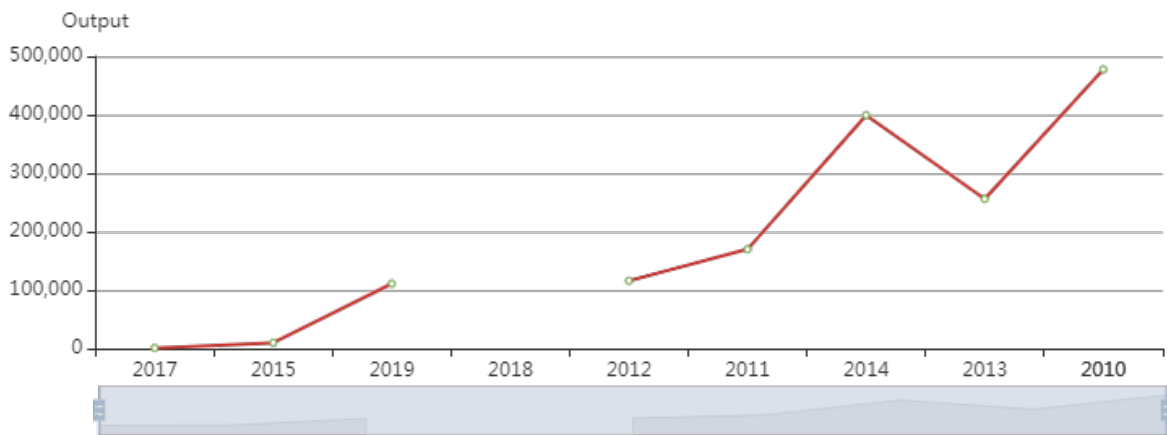

2. 进出口分析

2-1 d